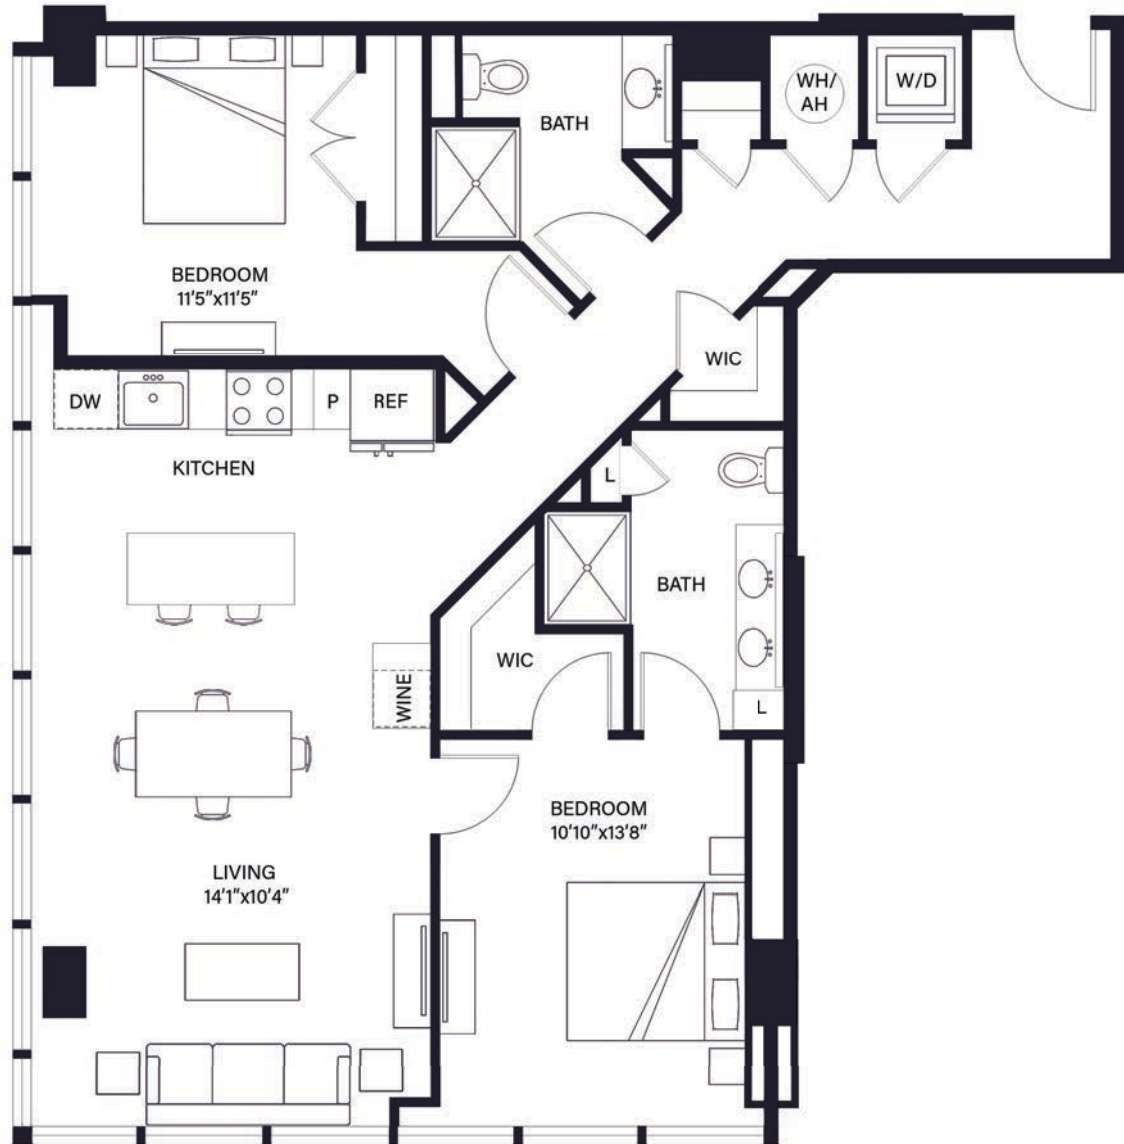

Windmill

2 Beds | 2 Baths
1,209 SF
Floors 14-32

Room dimensions and square footage may vary from those shown on this plan. Floorplans are for illustrative purposes only. Please contact your leasing representative for detailed information on your selected plan.