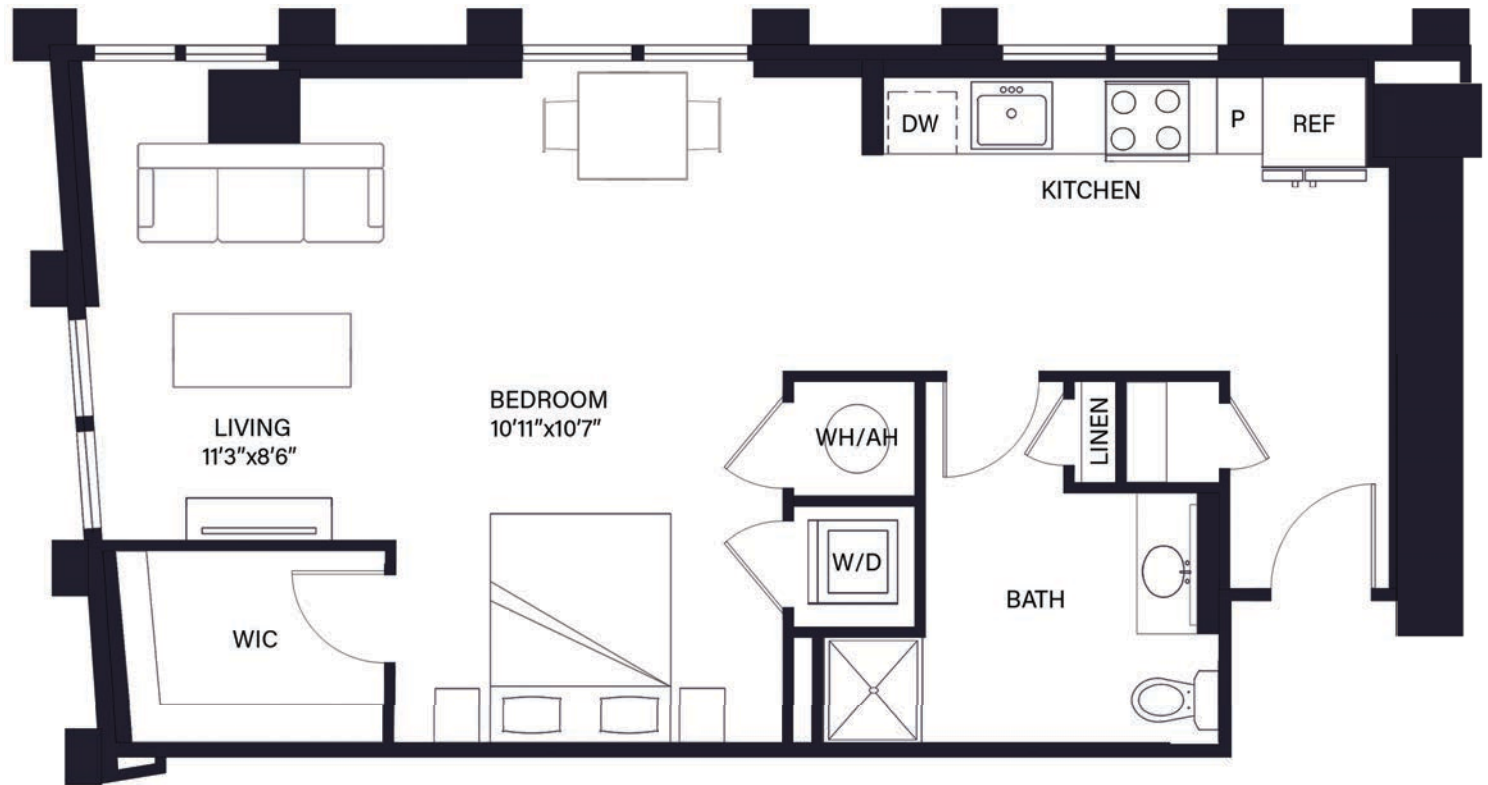

Watts

Studio | 1 Bath
753 SF
Floor 3

Room dimensions and square footage may vary from those shown on this plan. Floorplans are for illustrative purposes only. Please contact your leasing representative for detailed information on your selected plan.