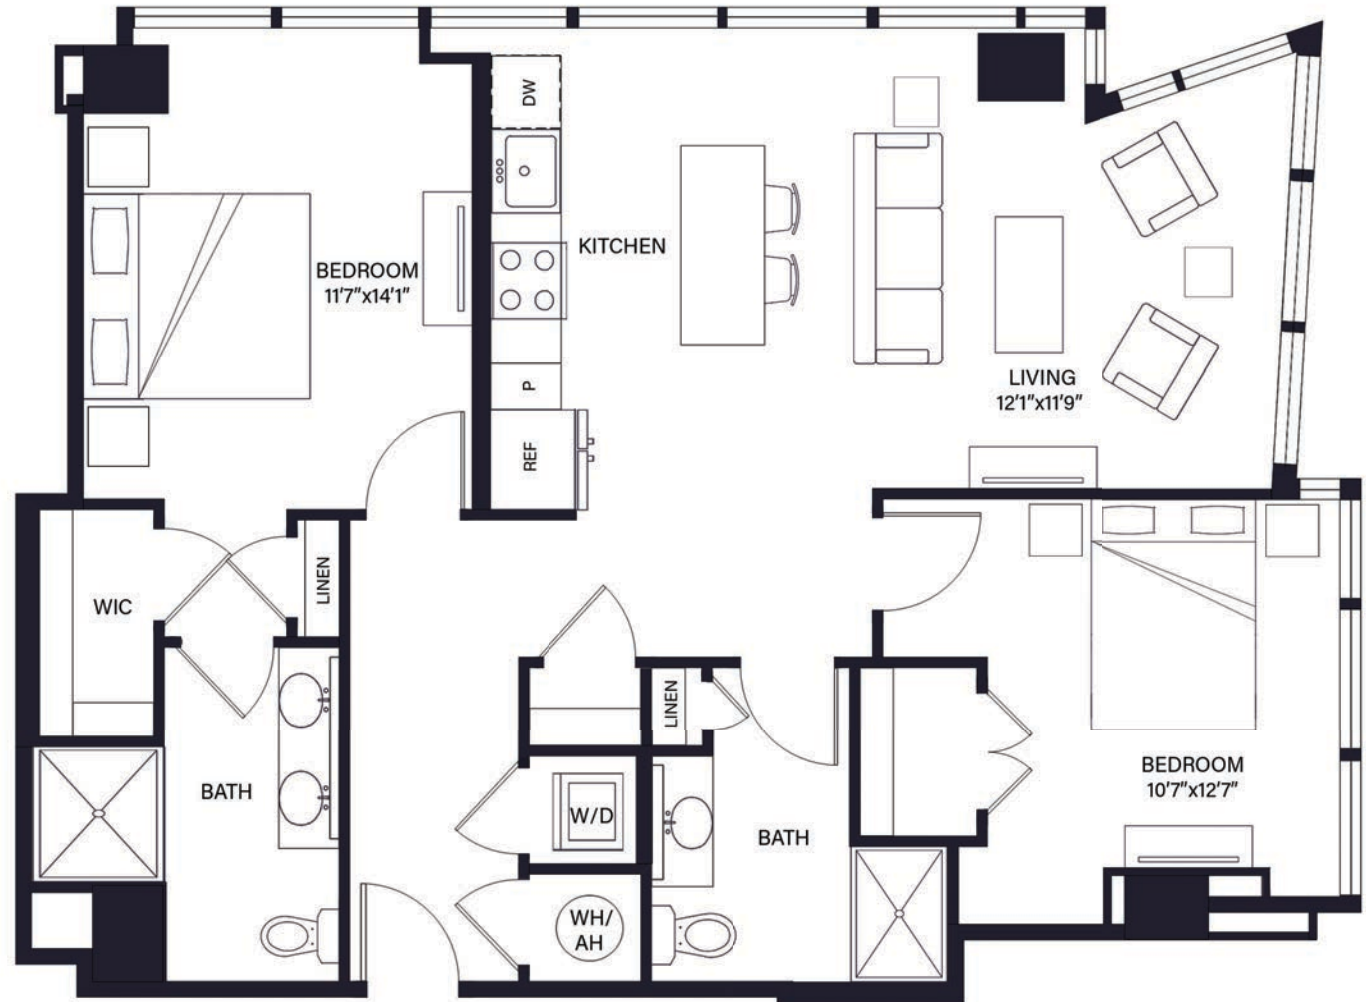

Sullivan

2 Beds | 2 Baths
1,104 SF
Floors 4-32

Room dimensions and square footage may vary from those shown on this plan. Floorplans are for illustrative purposes only. Please contact your leasing representative for detailed information on your selected plan.