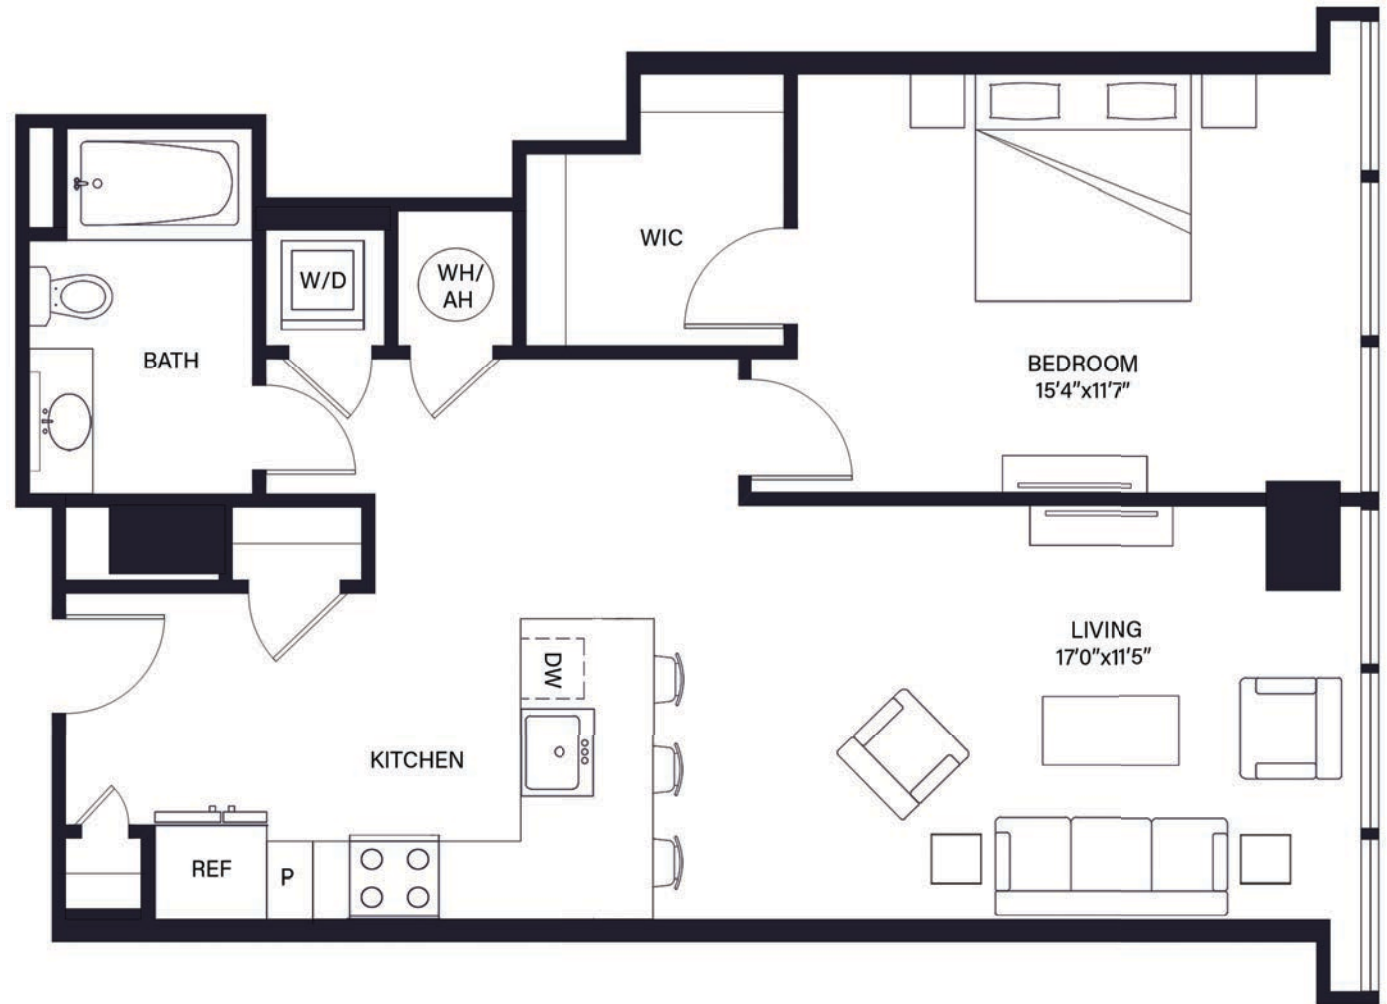

Ponce

1 Bed | 1 Bath
839 SF
Floors 8-32

Room dimensions and square footage may vary from those shown on this plan. Floorplans are for illustrative purposes only. Please contact your leasing representative for detailed information on your selected plan.