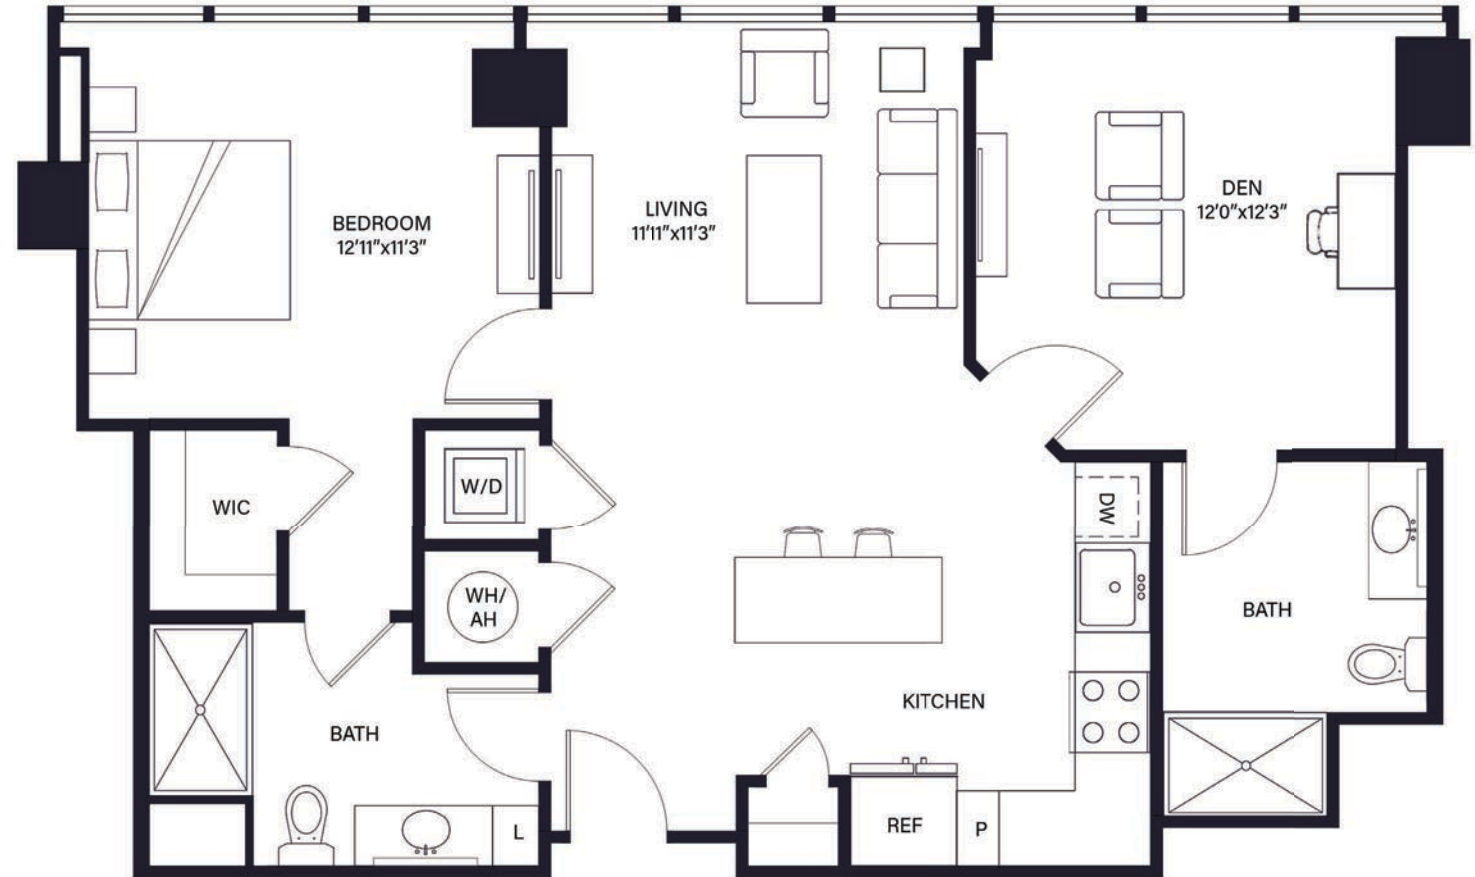

## Newport

1 Bed + Den | 2 Baths  
935 SF  
Floors 4-6

Room dimensions and square footage may vary from those shown on this plan. Floorplans are for illustrative purposes only. Please contact your leasing representative for detailed information on your selected plan.