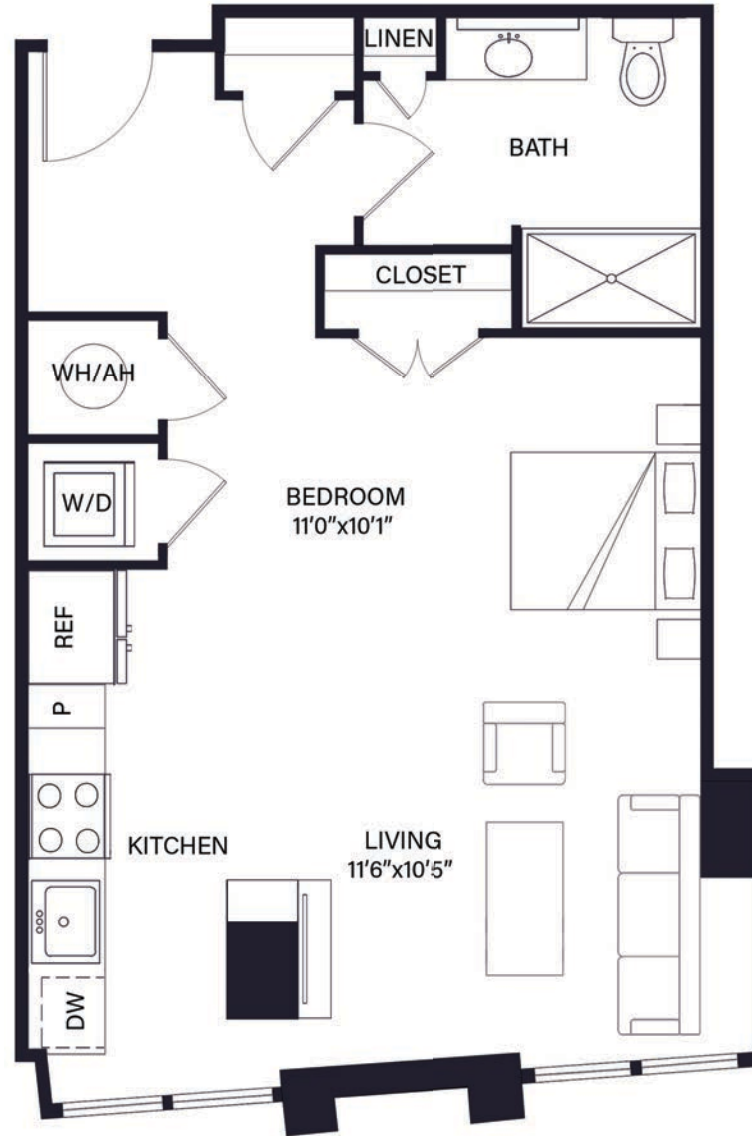

Liston

Studio | 1 Bath
623 SF
Floor 3

Room dimensions and square footage may vary from those shown on this plan. Floorplans are for illustrative purposes only. Please contact your leasing representative for detailed information on your selected plan.