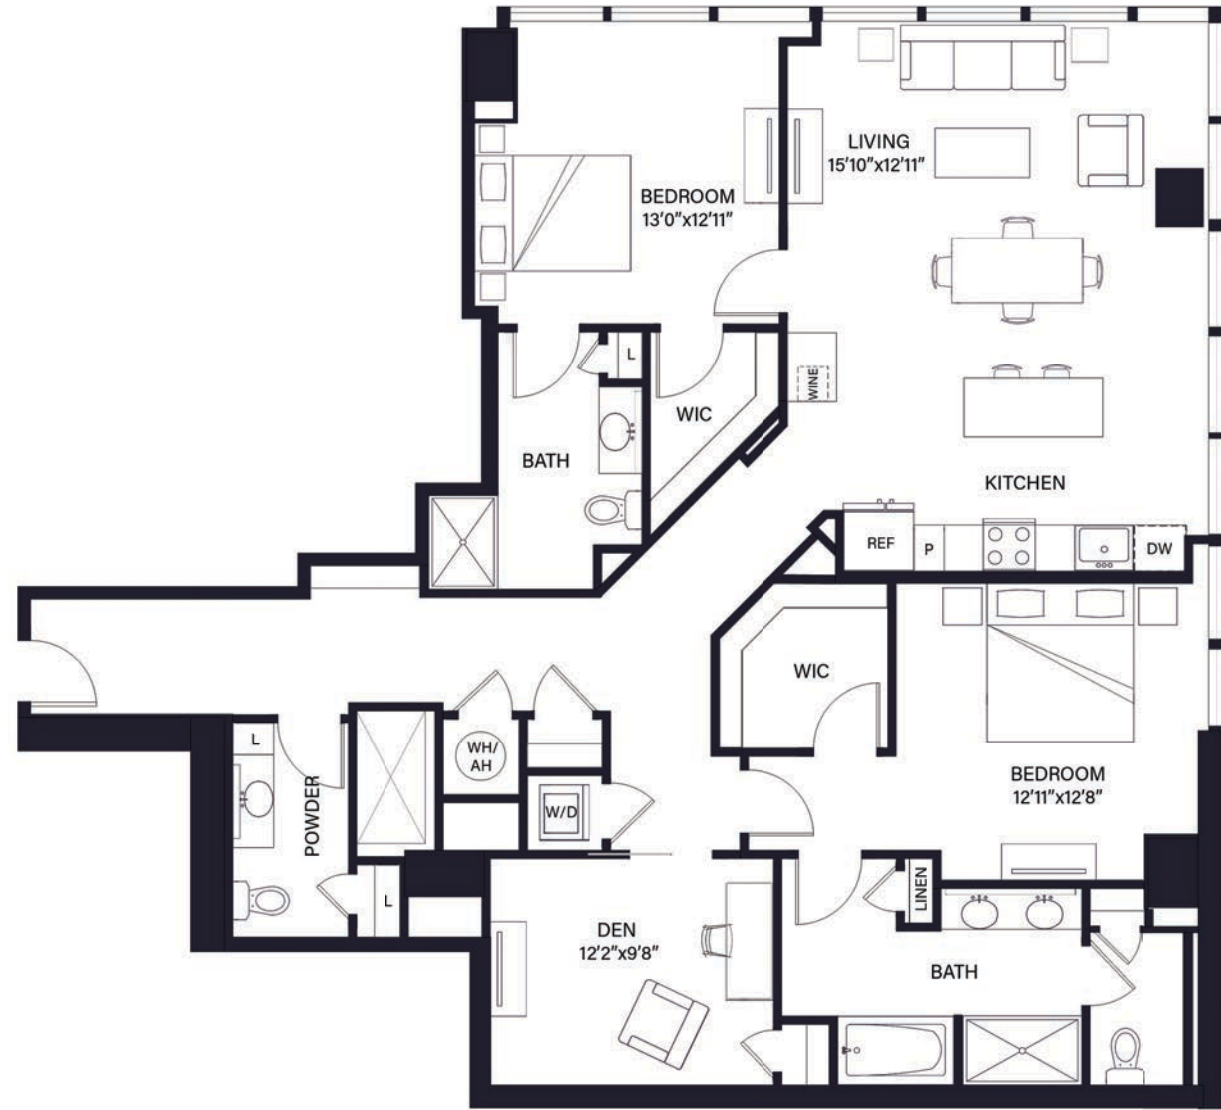

Lambert

2 Beds + Den | 2.5 Baths

1,740 SF

Floors 4-6

Room dimensions and square footage may vary from those shown on this plan. Floorplans are for illustrative purposes only. Please contact your leasing representative for detailed information on your selected plan.