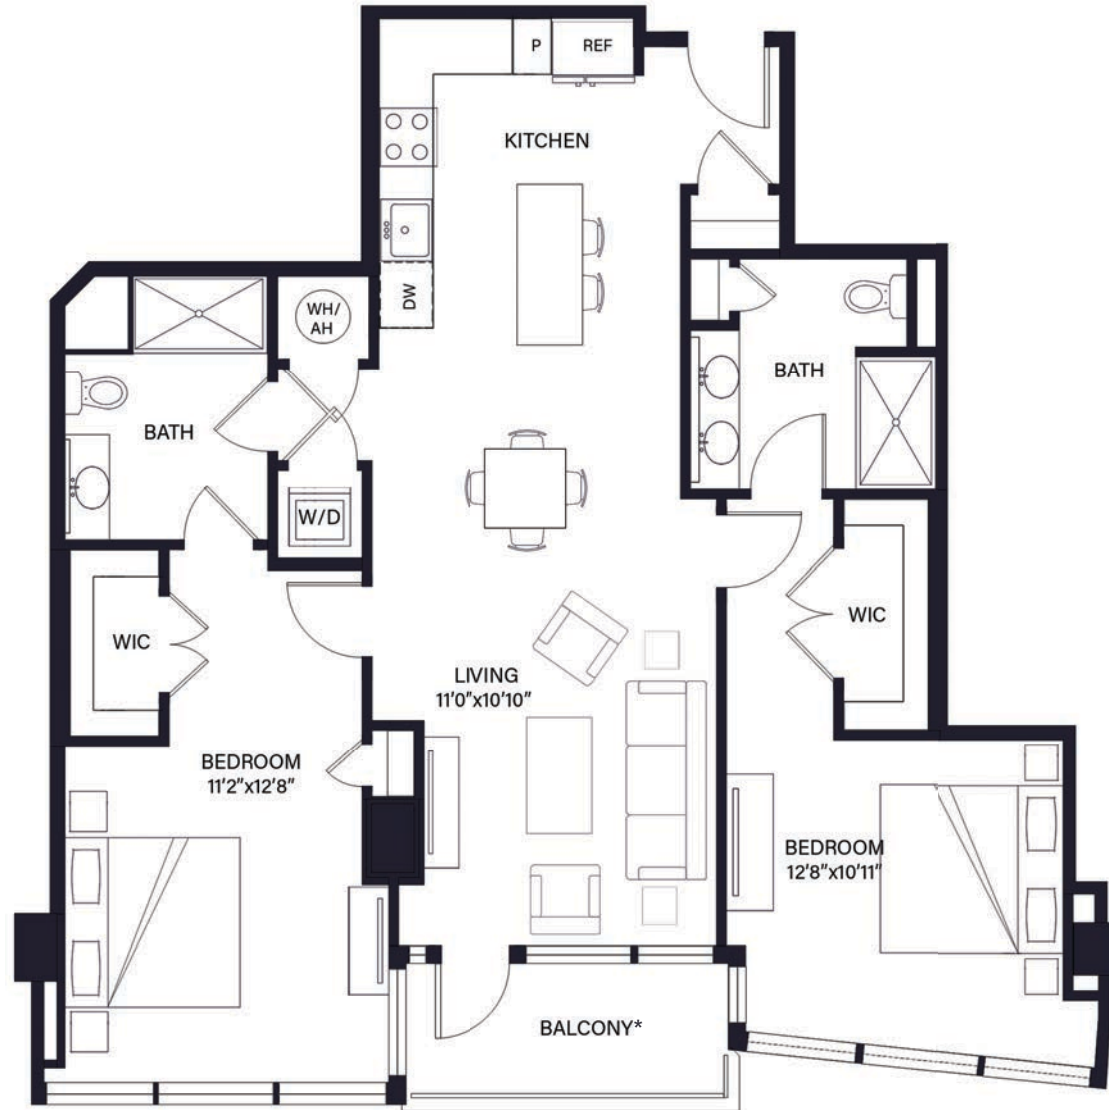

## Holland

2 Beds | 2 Baths

1,203-1,270 SF

Floors 4-32

*\*Balcony only on Floors 26-32*

Room dimensions and square footage may vary from those shown on this plan. Floorplans are for illustrative purposes only. Please contact your leasing representative for detailed information on your selected plan.