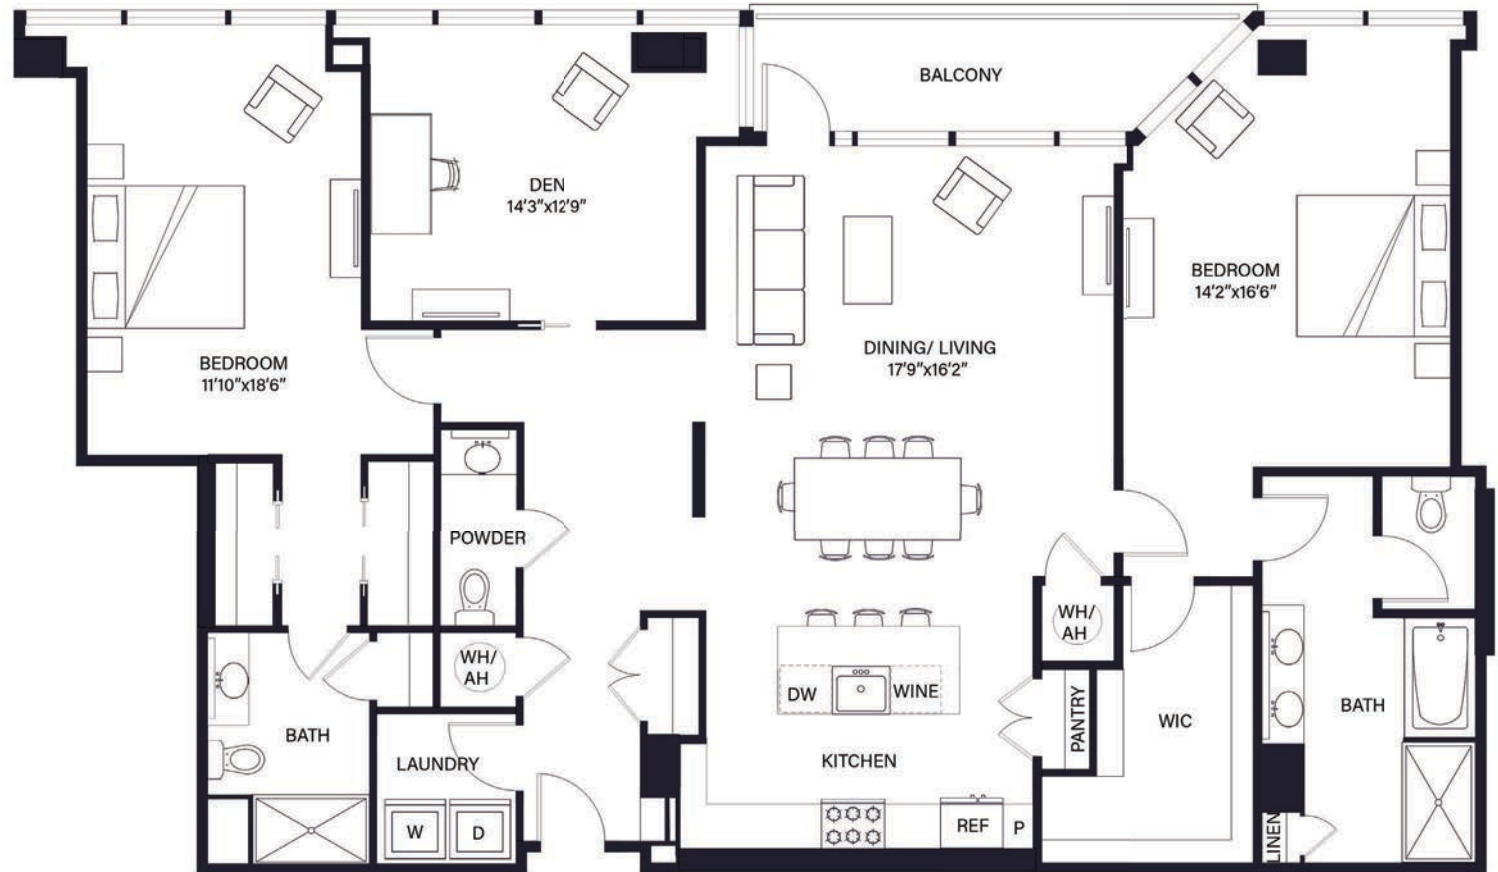

## PENTHOUSE RESIDENCE

# Hereford

2 Beds + Den | 2.5 Baths

2,063 SF

Floors 33-35

Room dimensions and square footage may vary from those shown on this plan. Floorplans are for illustrative purposes only. Please contact your leasing representative for detailed information on your selected plan.