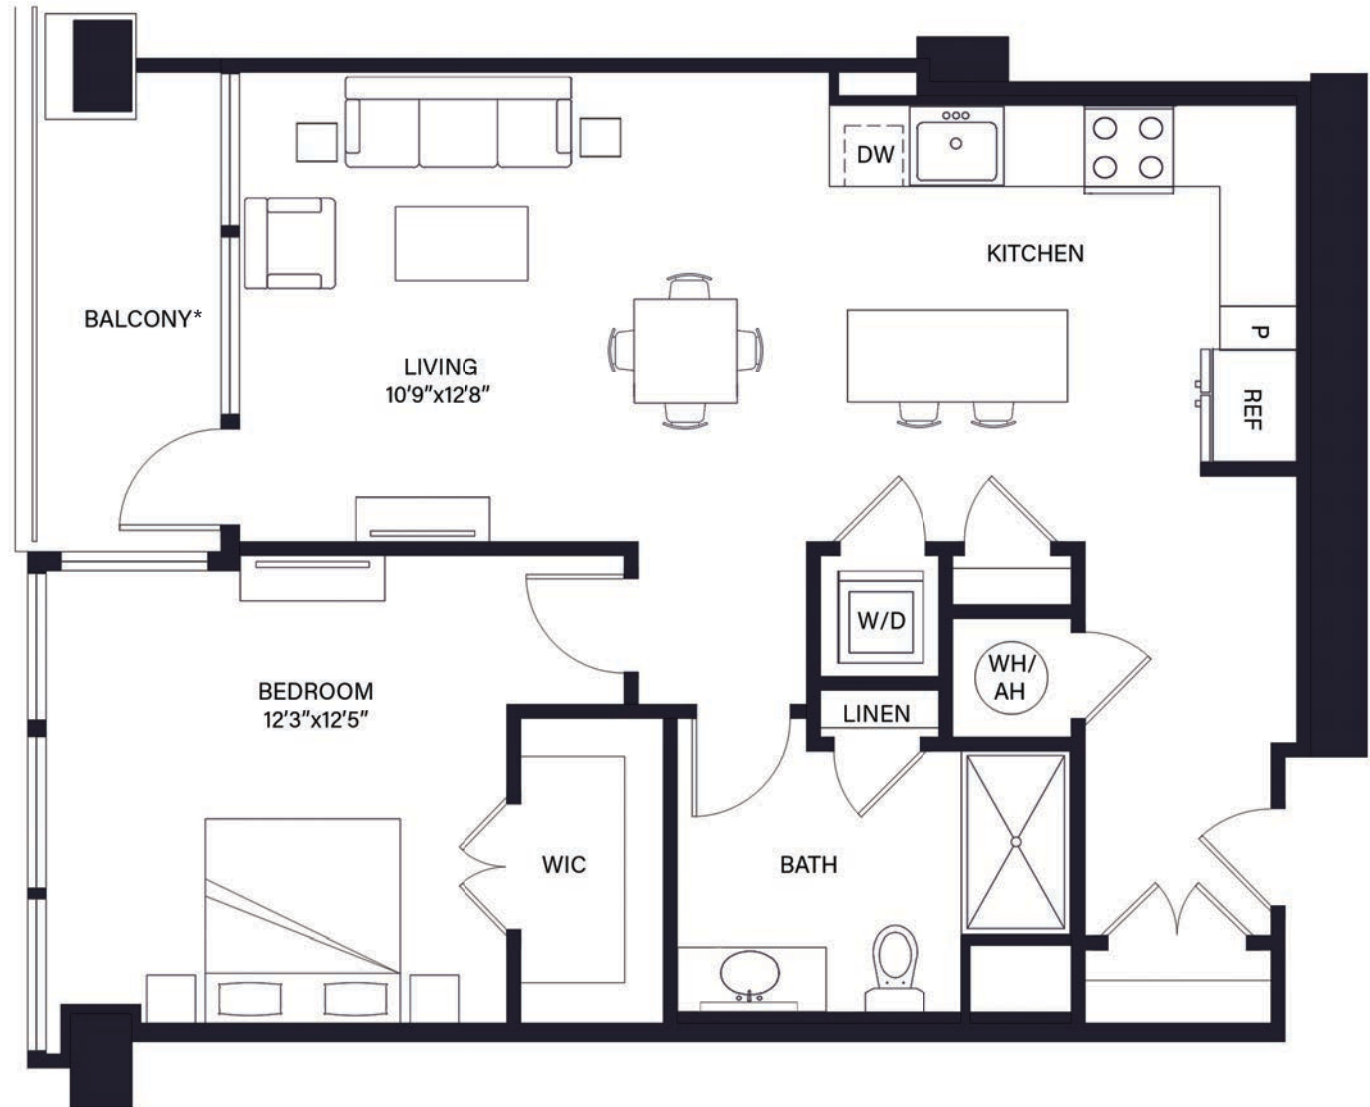

Hatteras

1 Bed | 1 Bath

836-930 SF

Floors 7-32

**Balcony only on Floors 26-32*

Room dimensions and square footage may vary from those shown on this plan. Floorplans are for illustrative purposes only. Please contact your leasing representative for detailed information on your selected plan.