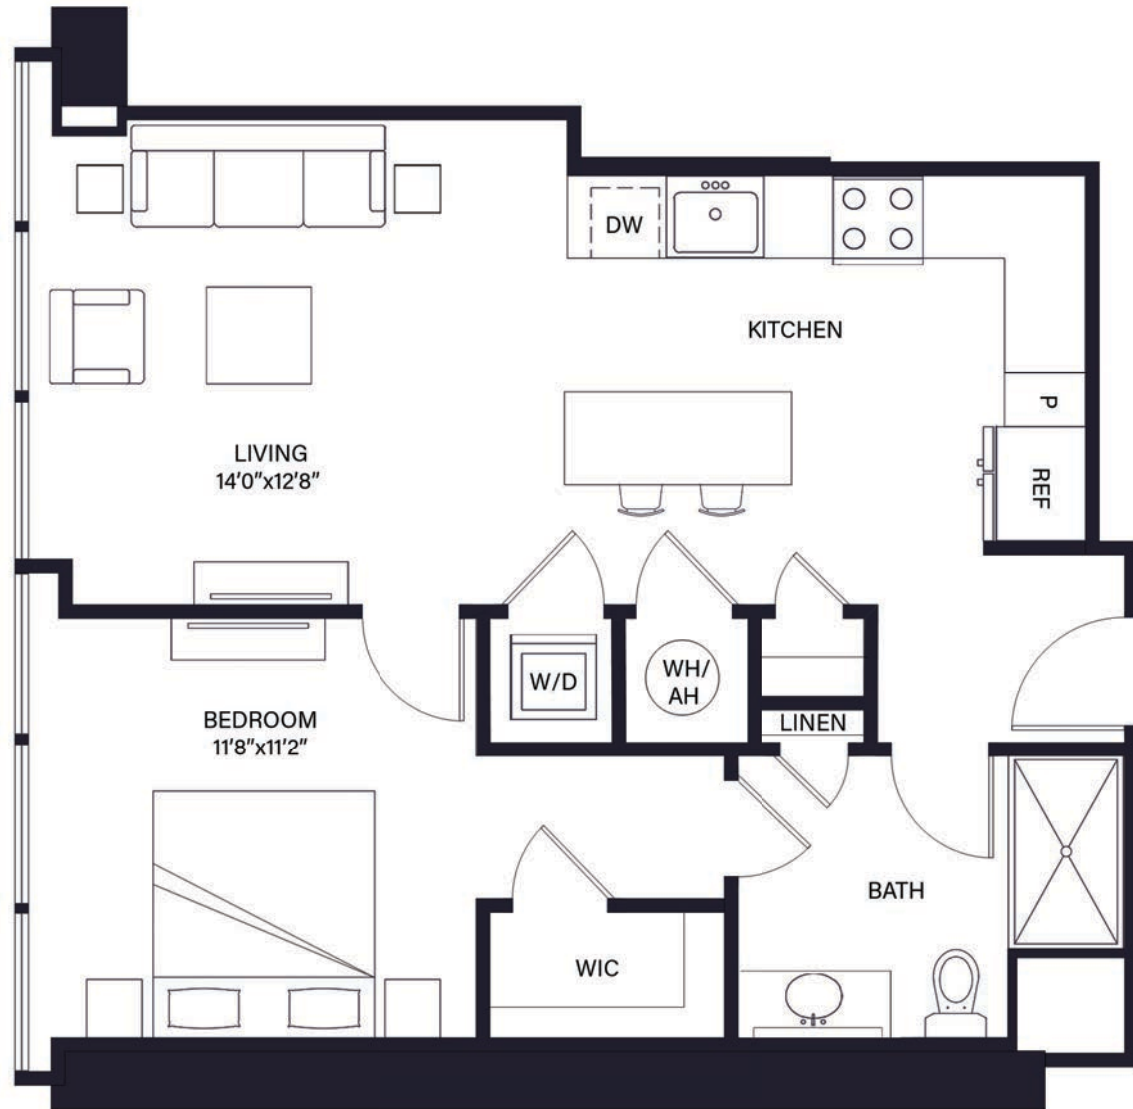

## Harbour

1 Bed | 1 Bath  
726-728 SF  
Floors 4-17

Room dimensions and square footage may vary from those shown on this plan. Floorplans are for illustrative purposes only. Please contact your leasing representative for detailed information on your selected plan.