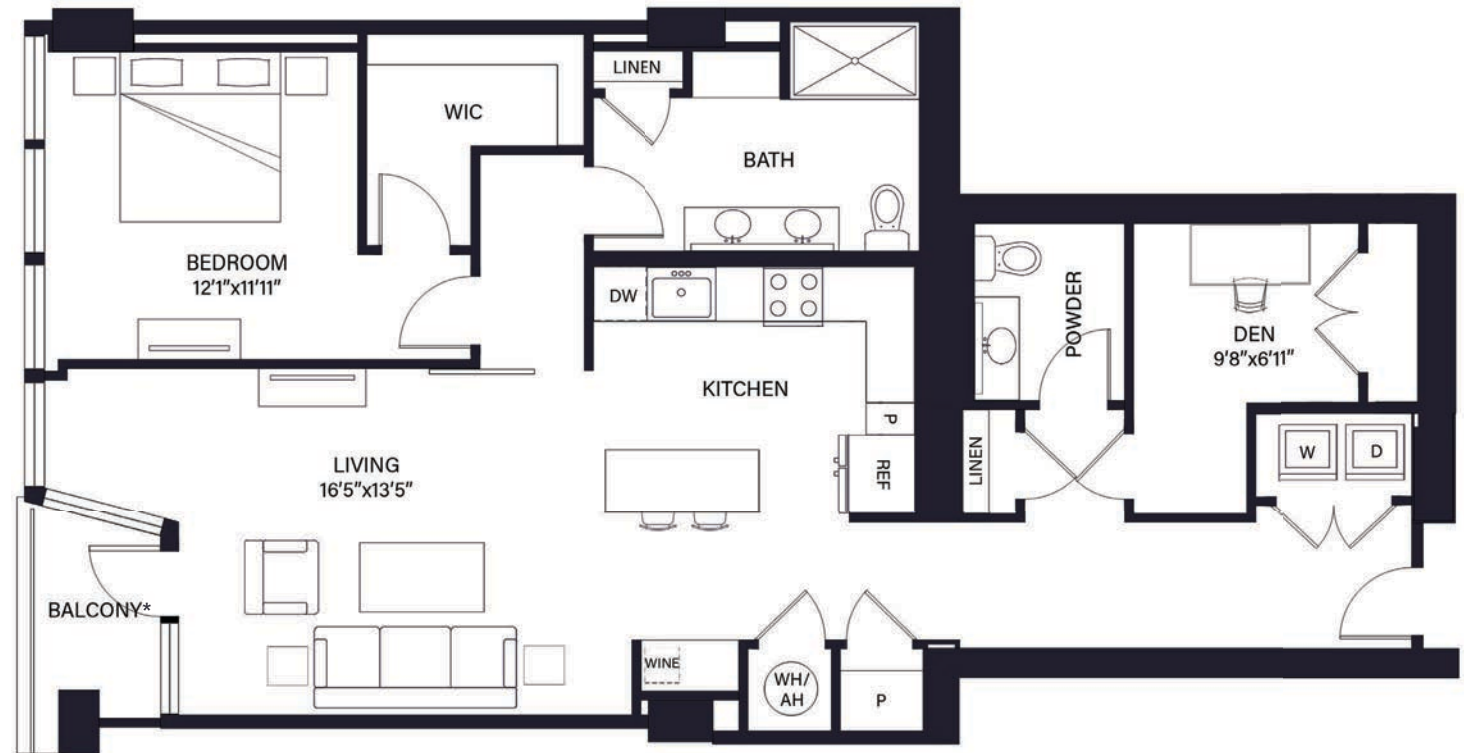

Greenbury

1 Bed + Den | 1.5 Baths

1,253-1,295 SF

Floors 18-32

**Balcony only on Floors 26-32*

Room dimensions and square footage may vary from those shown on this plan. Floorplans are for illustrative purposes only. Please contact your leasing representative for detailed information on your selected plan.