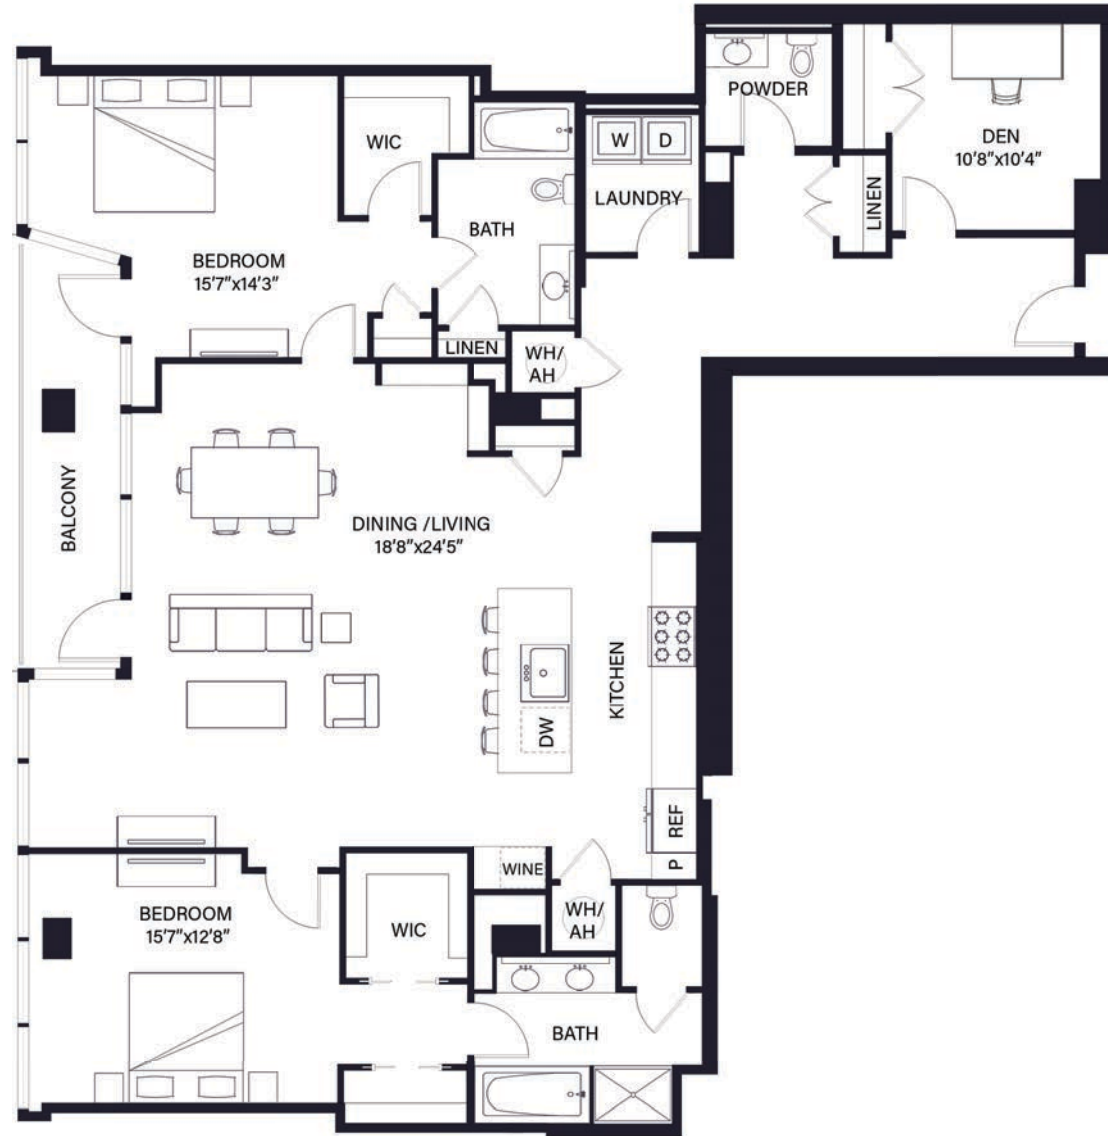

PENTHOUSE RESIDENCE

Governor

2 Beds + Den | 2.5 Baths

2,075 SF

Floors 33-35

Room dimensions and square footage may vary from those shown on this plan. Floorplans are for illustrative purposes only. Please contact your leasing representative for detailed information on your selected plan.