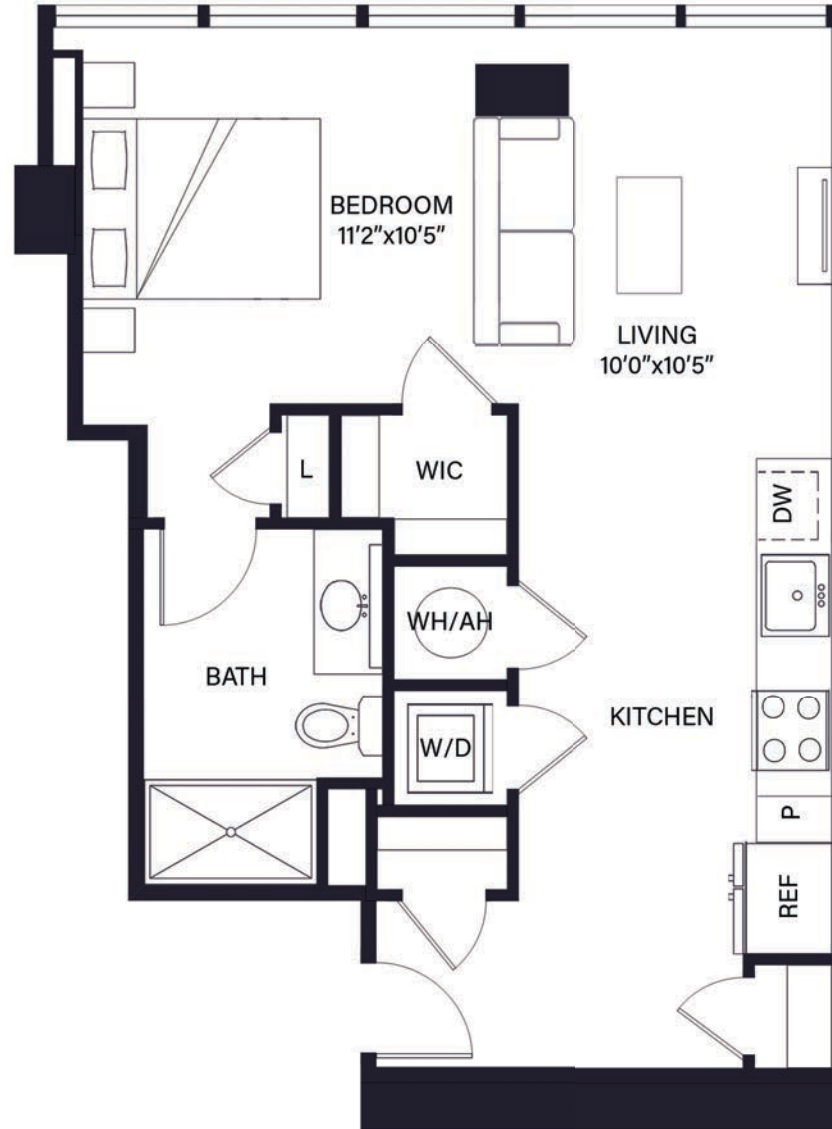

Fenwick

Studio | 1 Bath
601 SF
Floors 24-32

Room dimensions and square footage may vary from those shown on this plan. Floorplans are for illustrative purposes only. Please contact your leasing representative for detailed information on your selected plan.