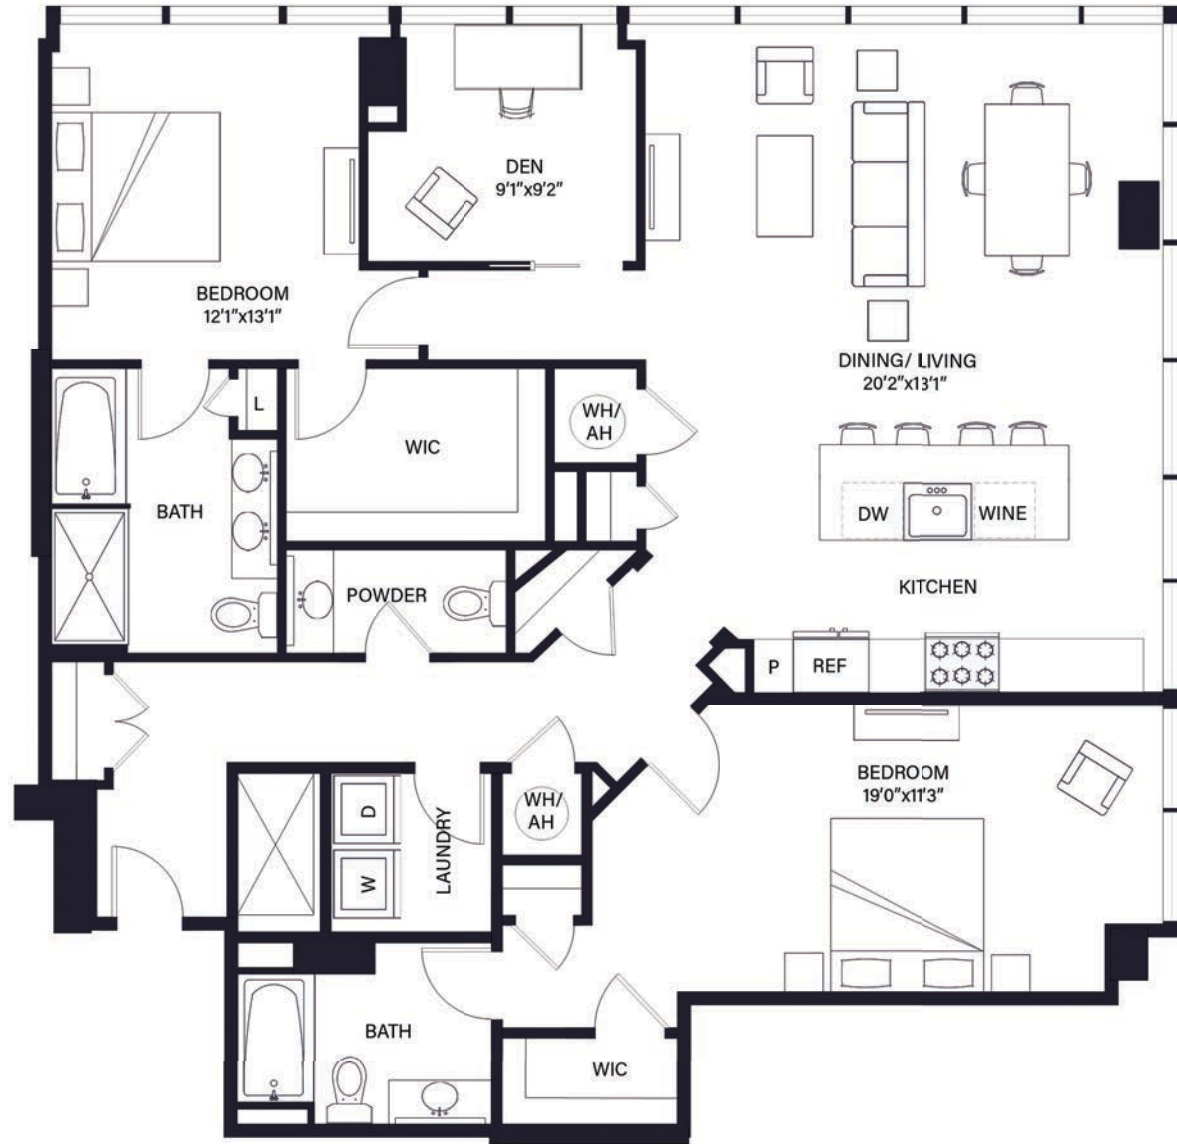

PENTHOUSE RESIDENCE

Diamond

2 Beds + Den | 2.5 Baths

1,770 SF

Floors 33-35

Room dimensions and square footage may vary from those shown on this plan. Floorplans are for illustrative purposes only. Please contact your leasing representative for detailed information on your selected plan.