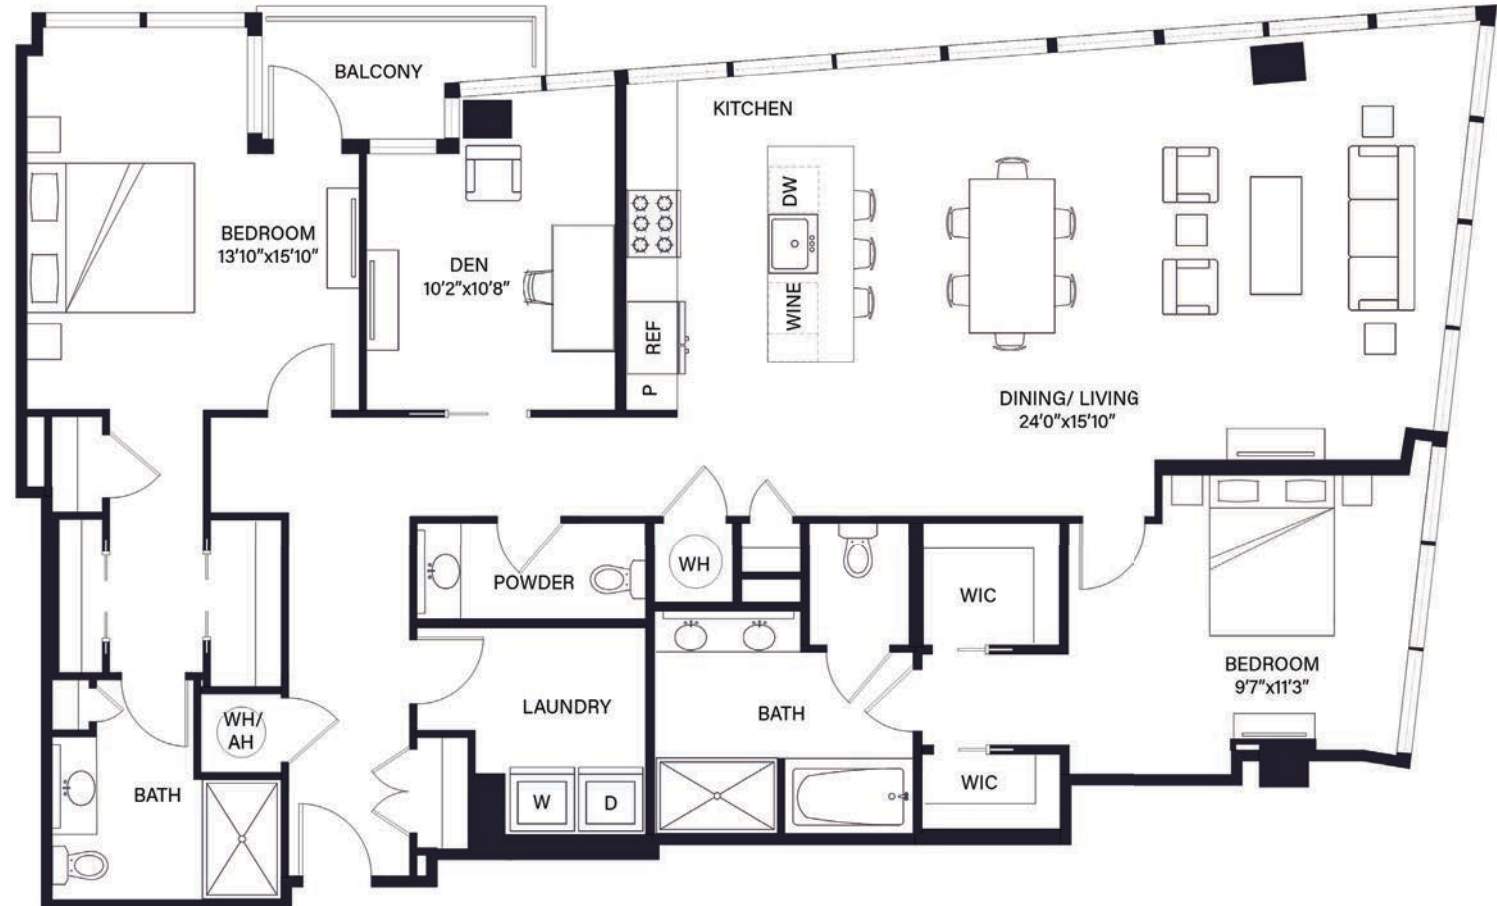

PENTHOUSE RESIDENCE

Currituck

2 Beds + Den | 2.5 Baths

1,949 SF

Floors 33-35

Room dimensions and square footage may vary from those shown on this plan. Floorplans are for illustrative purposes only. Please contact your leasing representative for detailed information on your selected plan.