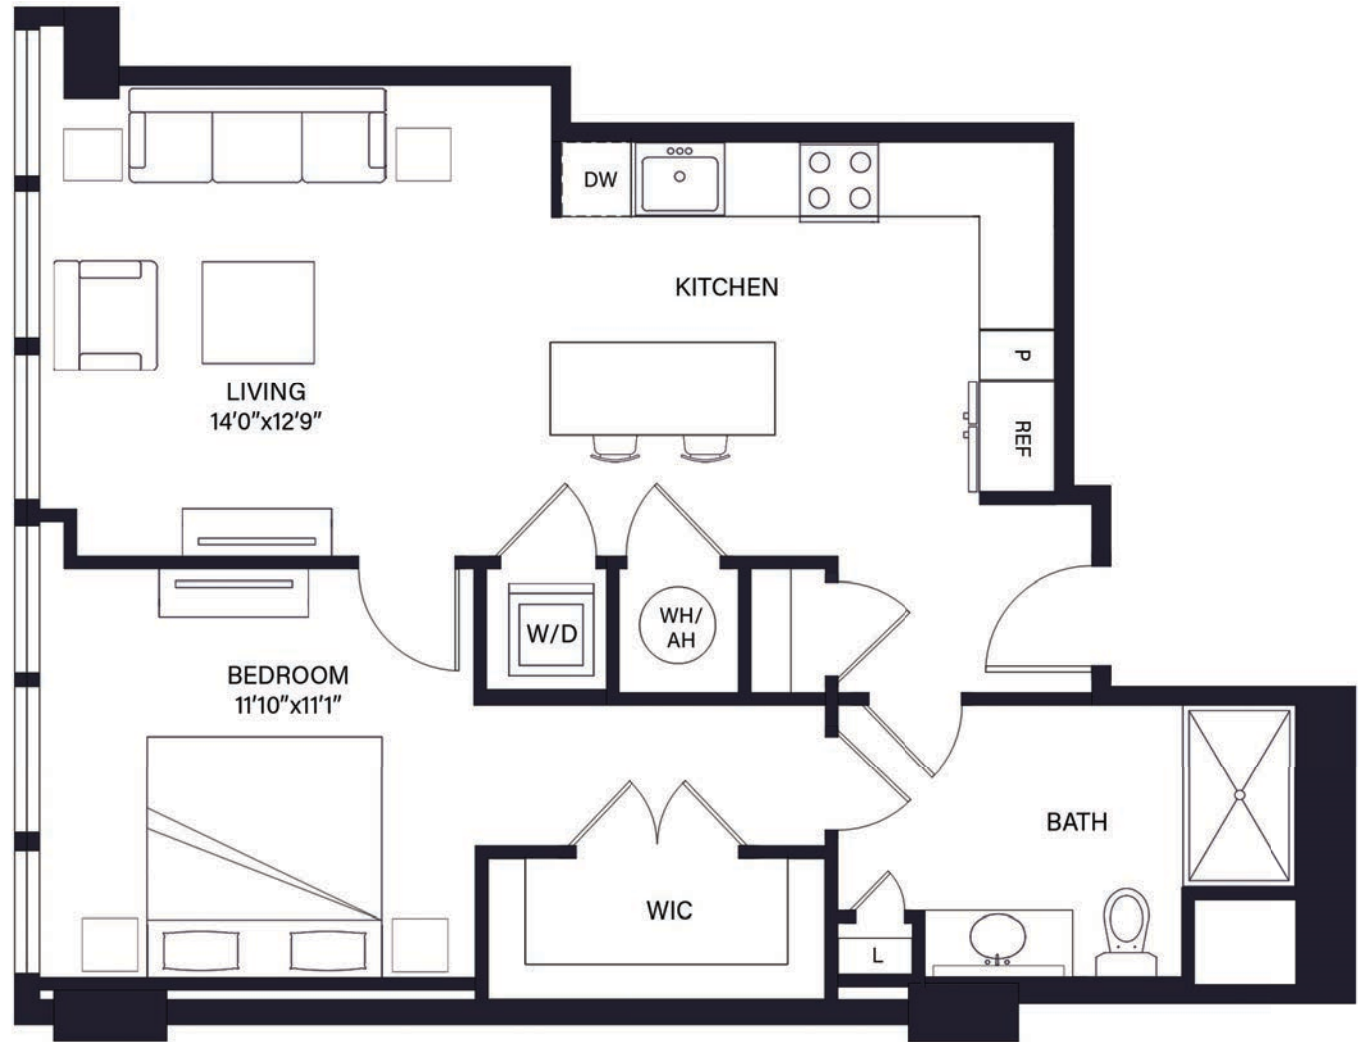

Cosgrove

1 Bed | 1 Bath
770 SF
Floors 18-32

Room dimensions and square footage may vary from those shown on this plan. Floorplans are for illustrative purposes only. Please contact your leasing representative for detailed information on your selected plan.