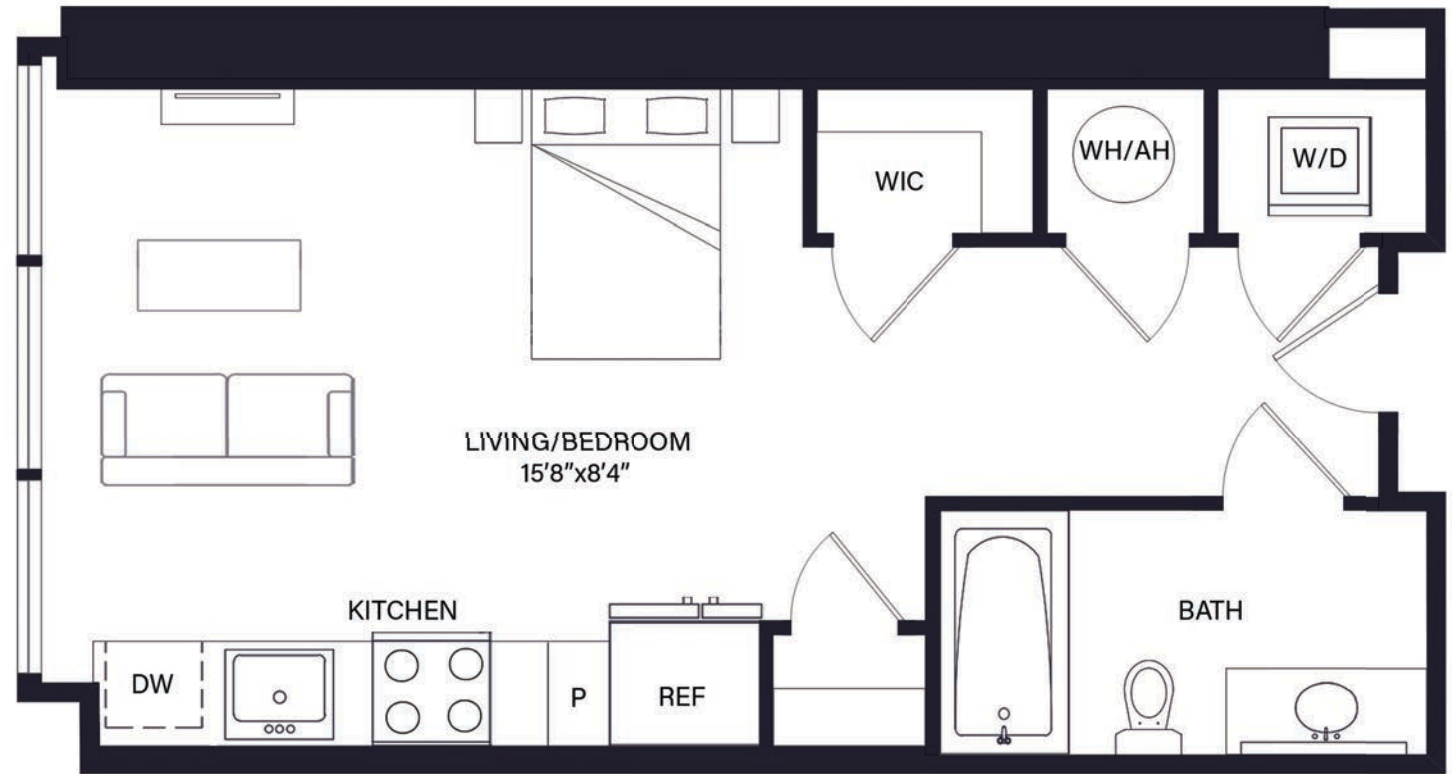

## Concord

Studio | 1 Bath  
440 SF  
Floors 4-6

Room dimensions and square footage may vary from those shown on this plan. Floorplans are for illustrative purposes only. Please contact your leasing representative for detailed information on your selected plan.