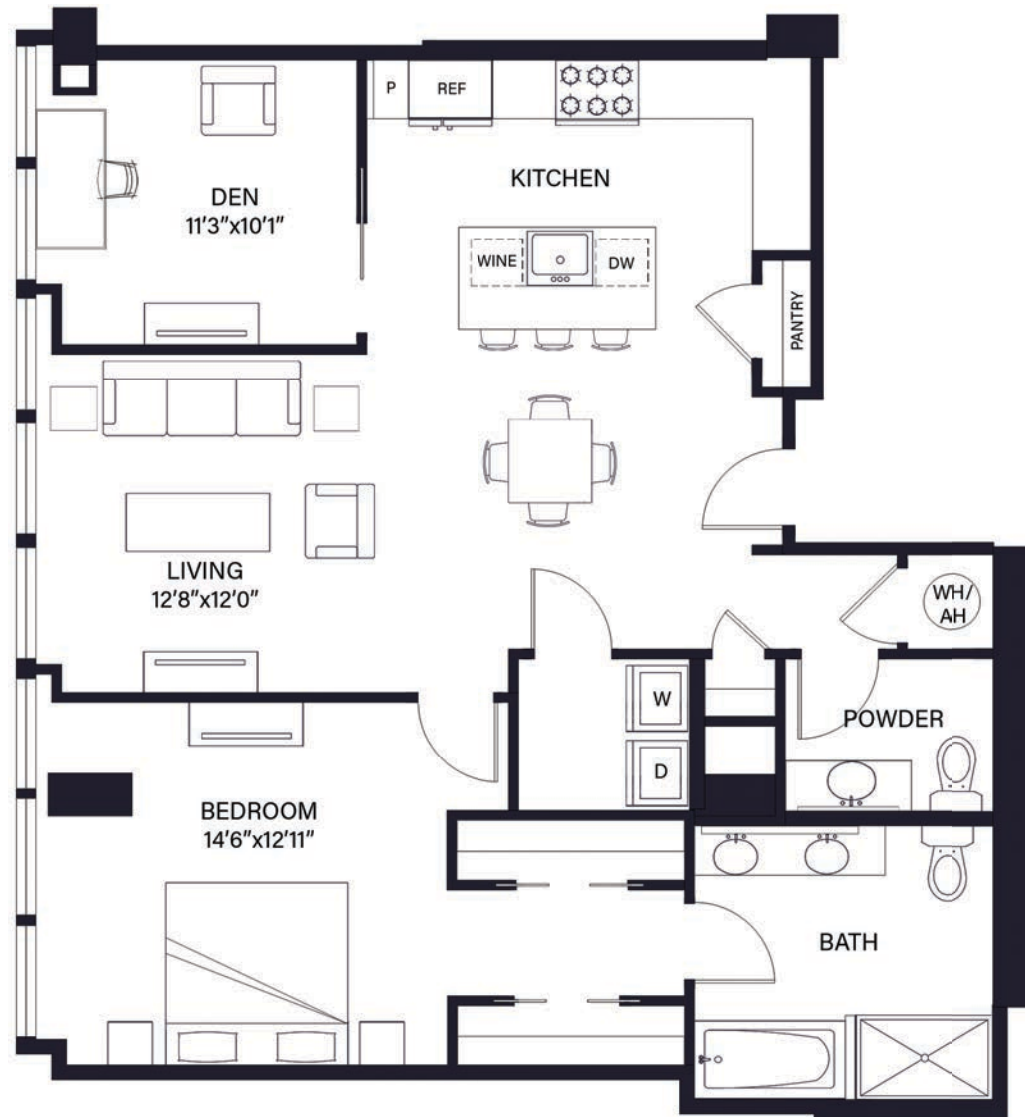

## PENTHOUSE RESIDENCE

# Canaveral

1 Bed + Den | 1.5 Baths

1,169 SF

Floors 33-35

Room dimensions and square footage may vary from those shown on this plan. Floorplans are for illustrative purposes only. Please contact your leasing representative for detailed information on your selected plan.