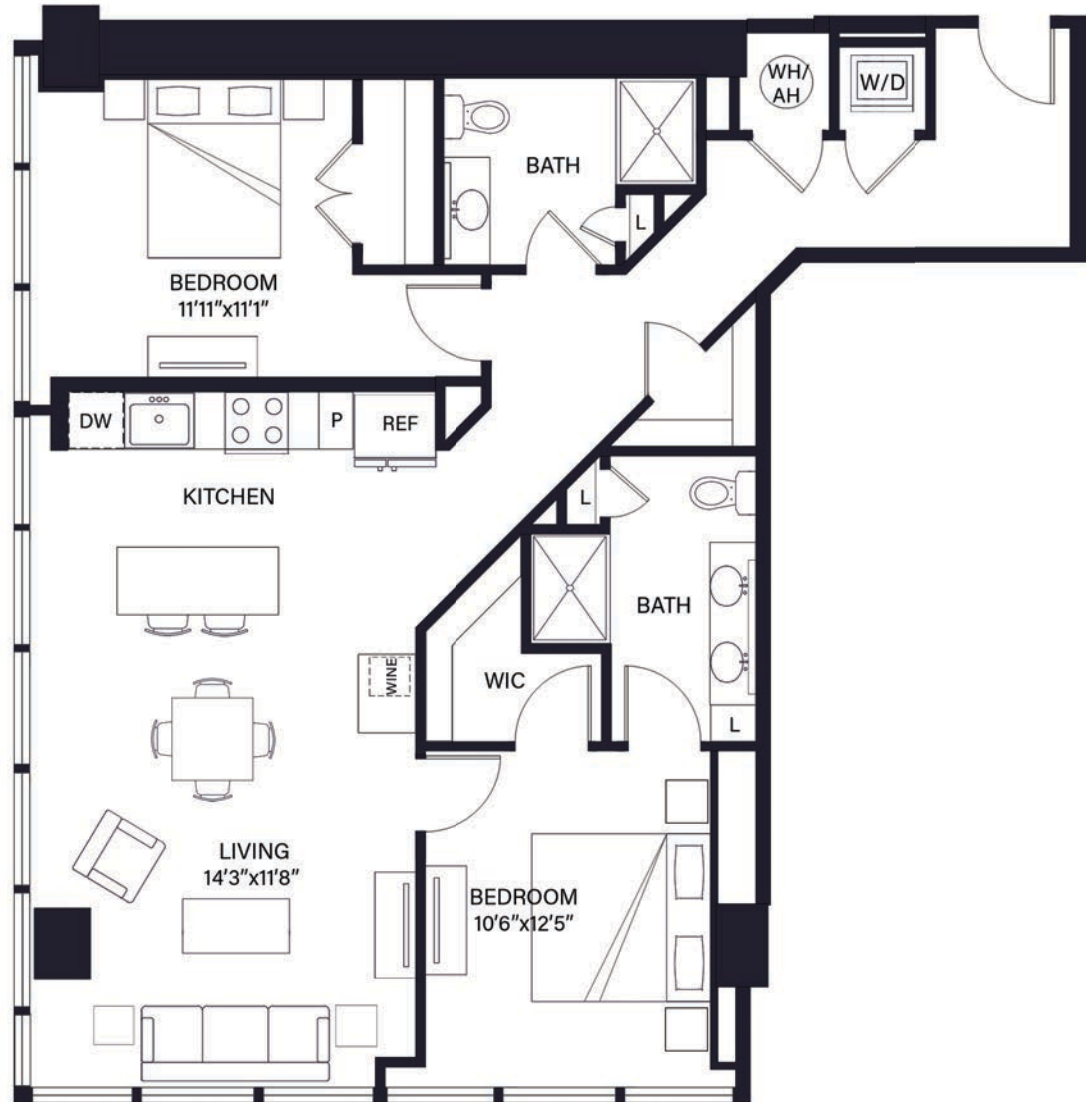

Campbell

2 Beds | 2 Baths

1,193 SF

Floors 4-12

Room dimensions and square footage may vary from those shown on this plan. Floorplans are for illustrative purposes only. Please contact your leasing representative for detailed information on your selected plan.