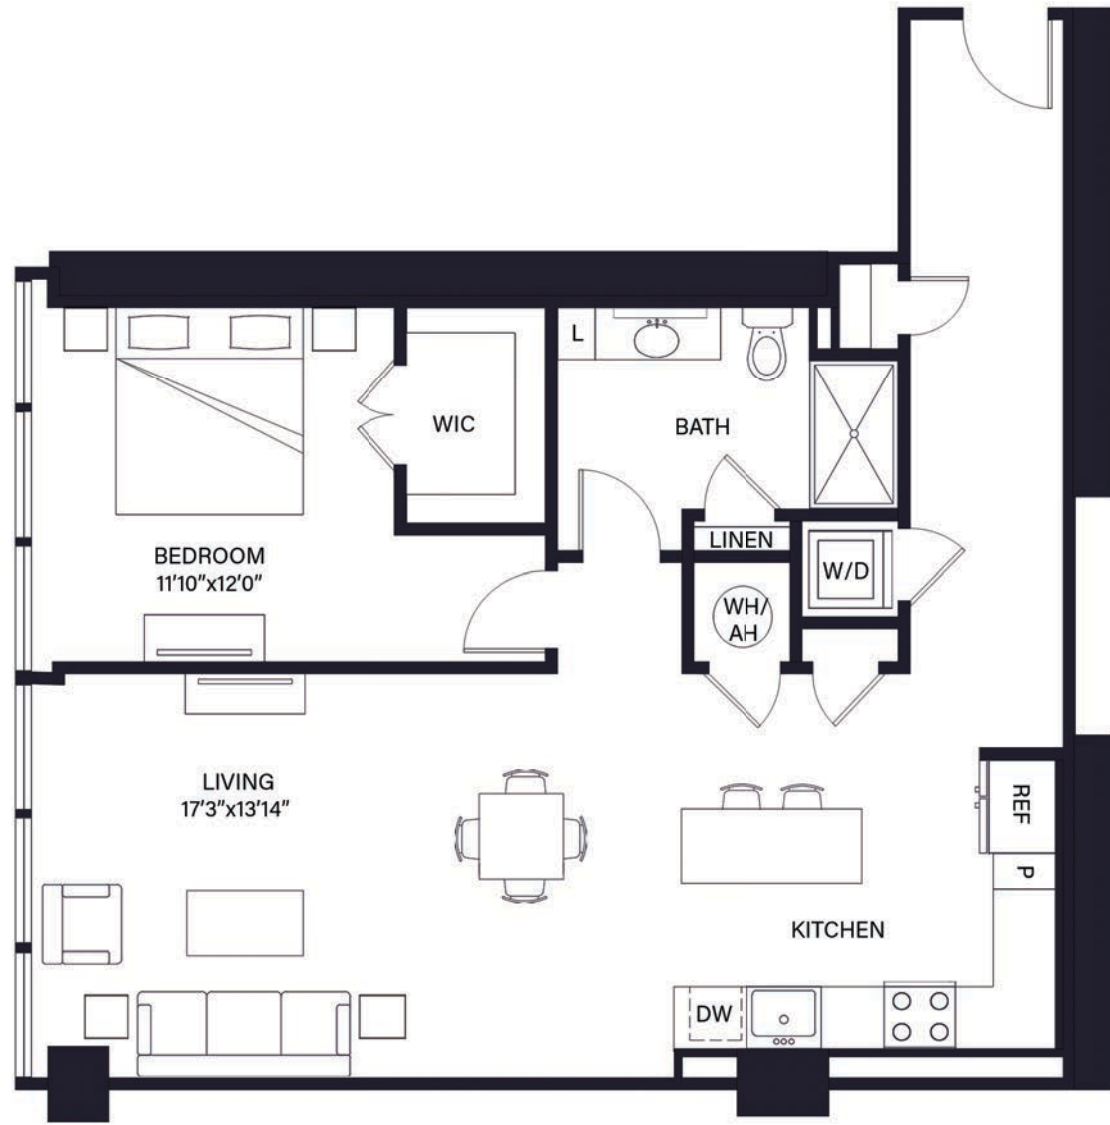

Bodie

1 Bed | 1 Bath
990 SF
Floors 7-17

Room dimensions and square footage may vary from those shown on this plan. Floorplans are for illustrative purposes only. Please contact your leasing representative for detailed information on your selected plan.