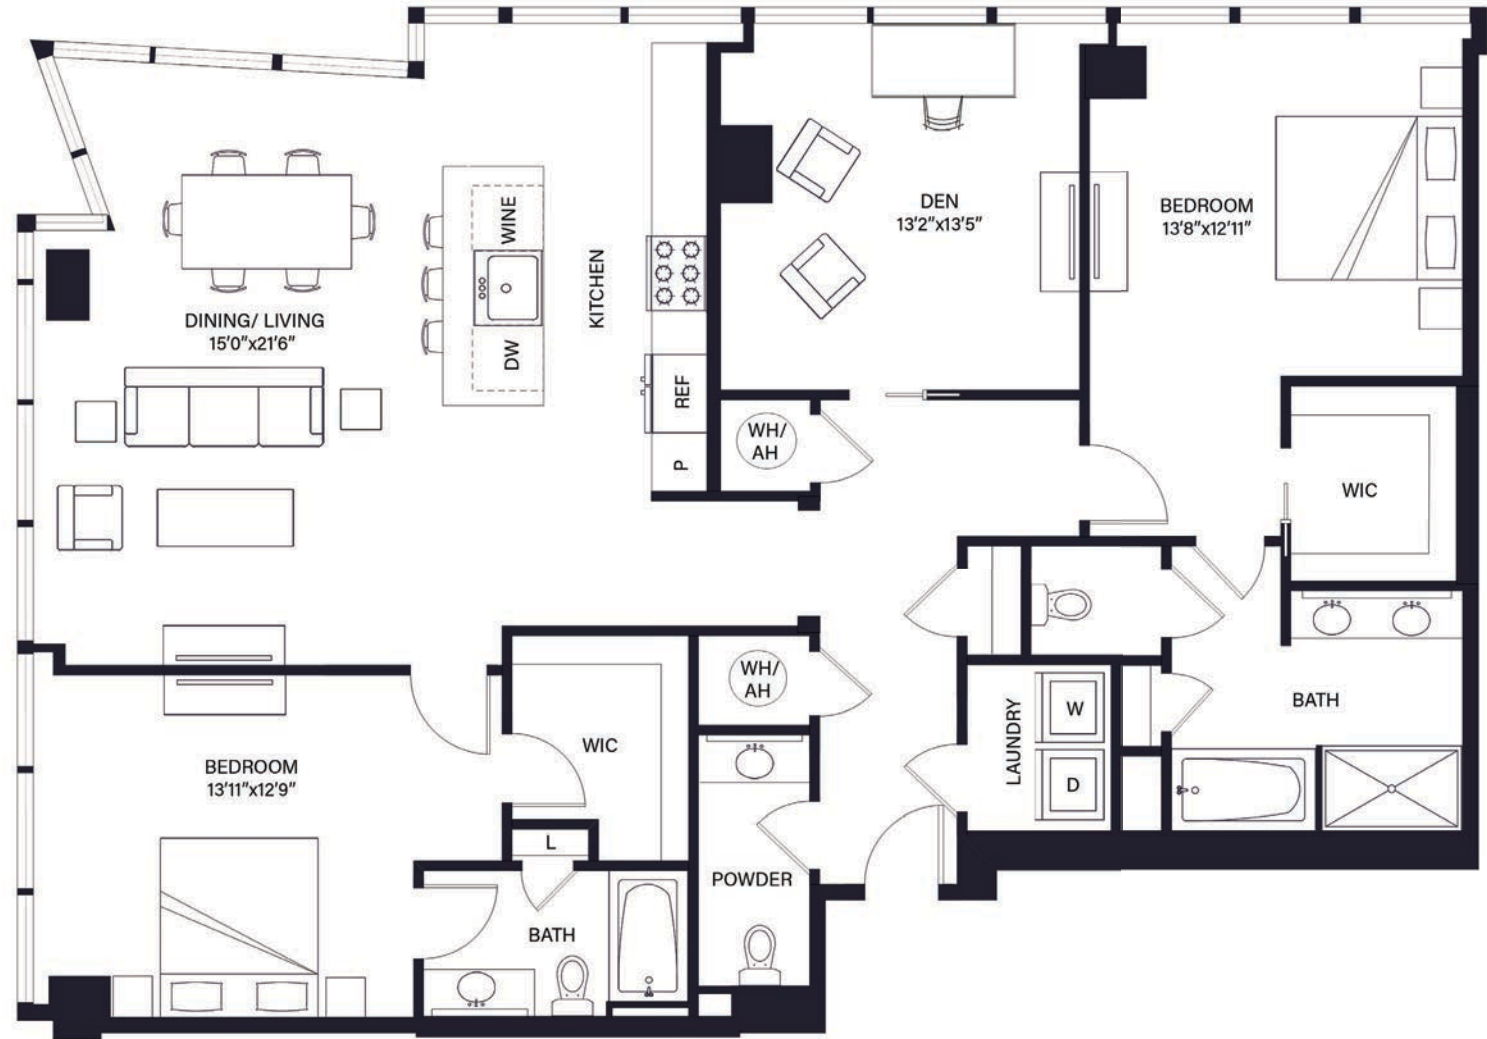

PENTHOUSE RESIDENCE

Bellevue

2 Beds + Den | 2.5 Baths

1,829 SF

Floors 33-35

Room dimensions and square footage may vary from those shown on this plan. Floorplans are for illustrative purposes only. Please contact your leasing representative for detailed information on your selected plan.