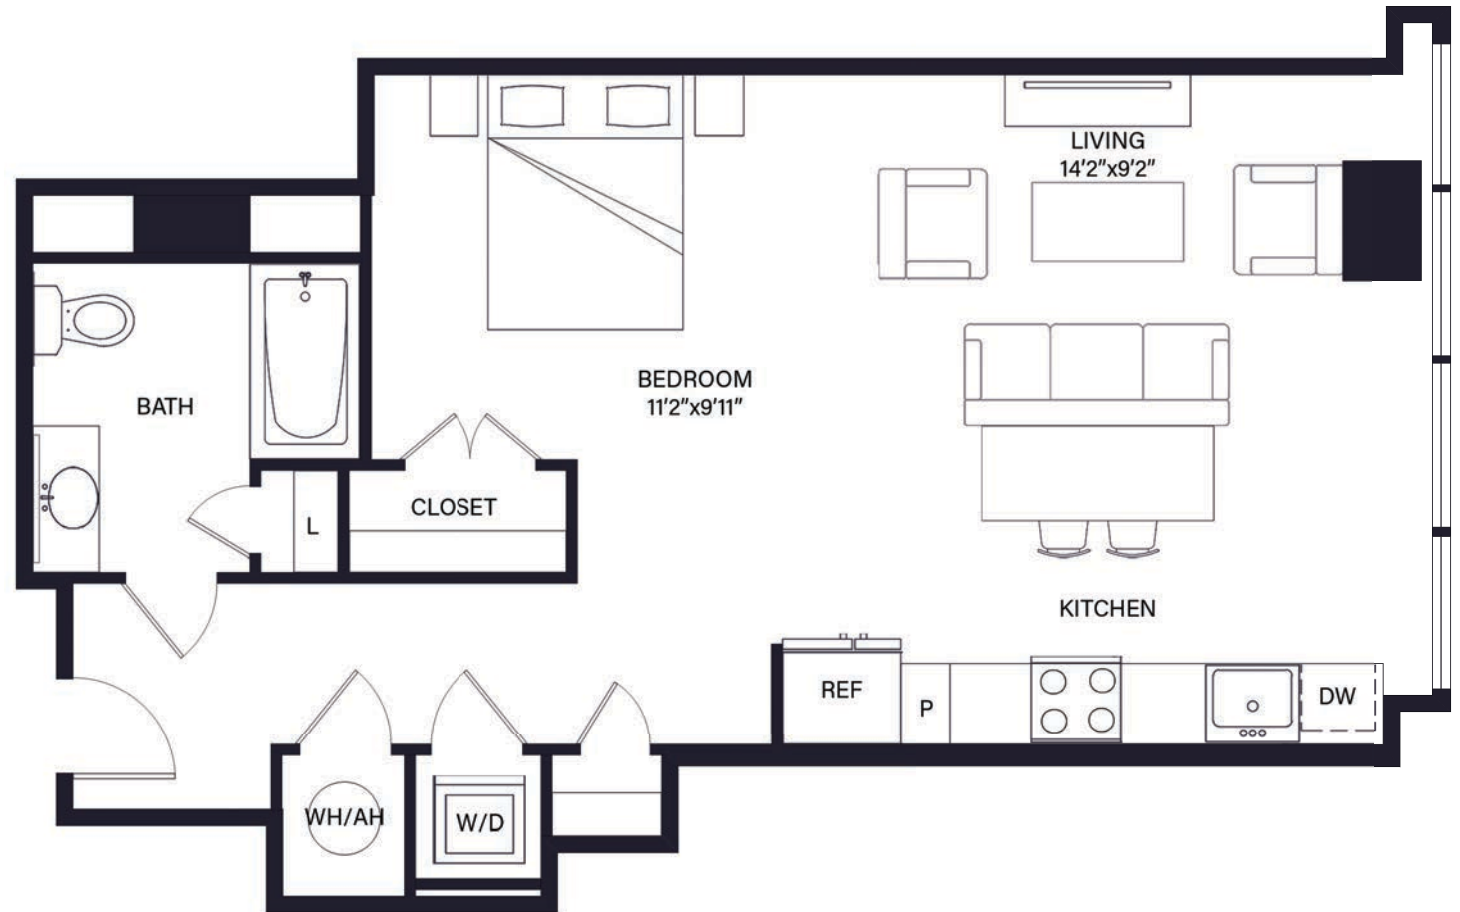

Beacon

Studio | 1 Bath
685-687 SF
Floors 8-32

Room dimensions and square footage may vary from those shown on this plan. Floorplans are for illustrative purposes only. Please contact your leasing representative for detailed information on your selected plan.